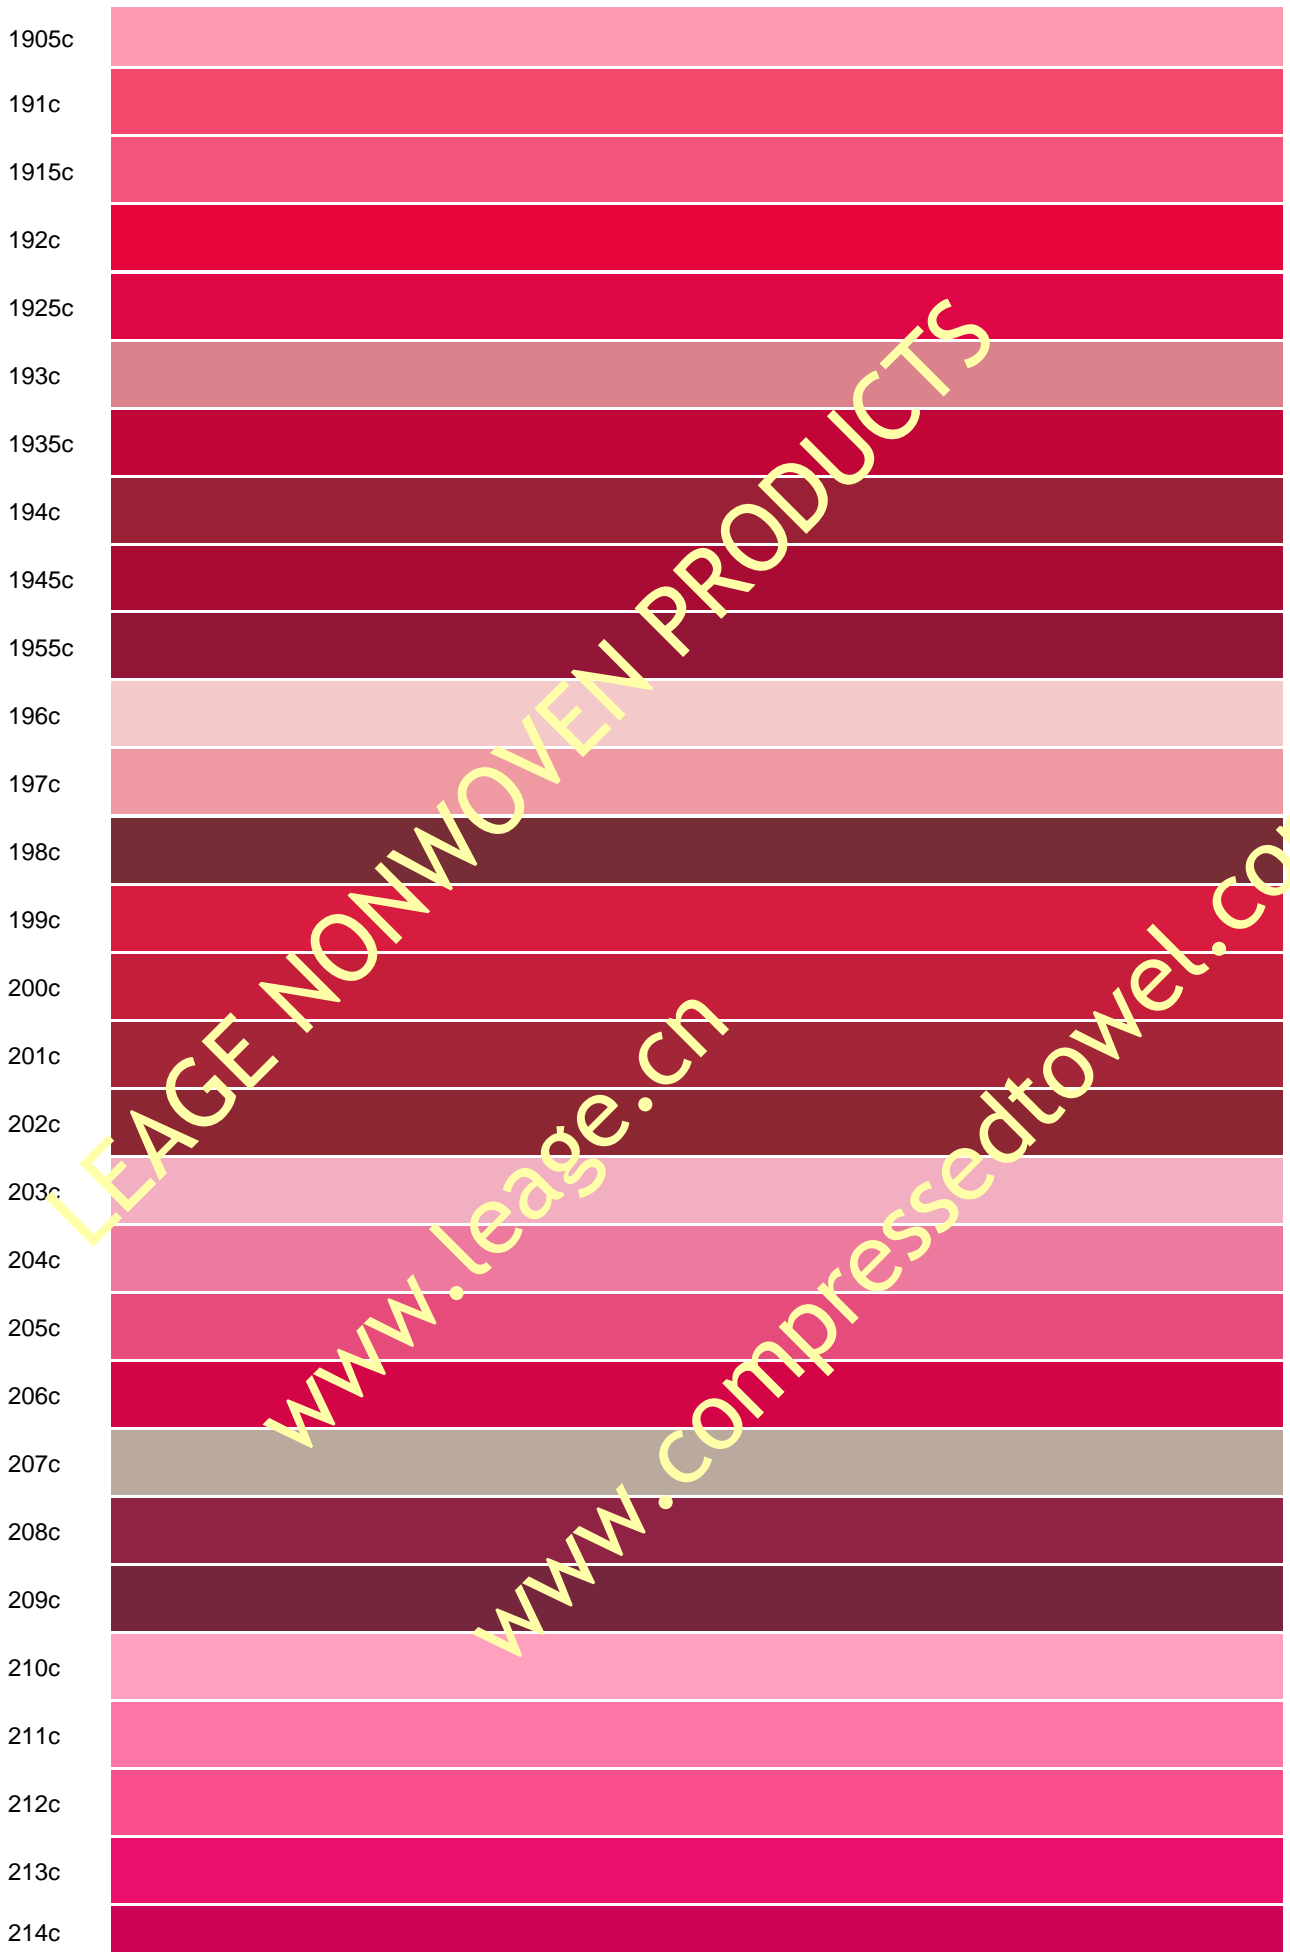

PMS Color Matching Disclaimer: The Pantone Matching System (PMS) is a system shared world wide by the graphic arts industry. You may view this screen to help specify a certain PMS number to use with your job, however you should note that every computer monitor varies slightly in color. To insure an accurate PMS match, you should consult a graphic artist in your area to view an actual PMS color swatch book.

PMS Swatch [Pantone color table](#)

100c	
101c	
102c	
103c	
104c	
105c	
106c	
107c	
108c	
109c	
110c	
111c	
112c	
113c	
114c	
115c	
116c	
117c	
118c	
119c	
120c	
1205c	
121c	
1215c	

122c
1225c
123c
1235c
124c
1245c
125c
1255c
126c
1265c
127c
128c
129c
130c
131c
132c
133c
134c
1345c
135c
1355c
136c
1365c
137c
1375c
138c
1385c
139c
1395c

176c	
1765c	
1767c	
177c	
1775c	
1777c	
178c	
1785c	
1787c	
1788c	
179c	
1795c	
1797c	
180c	
1805c	
1807c	
181c	
1810c	
1817c	
182c	
183c	
184c	
185c	
186c	
187c	
188c	
189c	
1895c	
190c	

215c
216c
217c
218c
219c
220c
221c
222c
223c
224c
225c
226c
227c
228c
229c
230c
231c
232c
233c
234c
235c
236c
2365c
237c
2375c
238c
2385c
239c

2395c
240c
2405c
241c
2415c
242c
2425c
243c
244c
245c
246c
247c
248c
249c
250c
251c
252c
253c
254c
255c
256c
2562c
2563c
2567c
257c
2572c
2573c
2577c
258c

2582c
2583c
2587c
259c
2592c
2593c
2597c
260c
2602c
2603c
2607c
261c
2612c
2613c
2617c
262c
2622c
2623c
2627c
263c
2635c
264c
2645c
265c
2655c
266c
2665c
267c