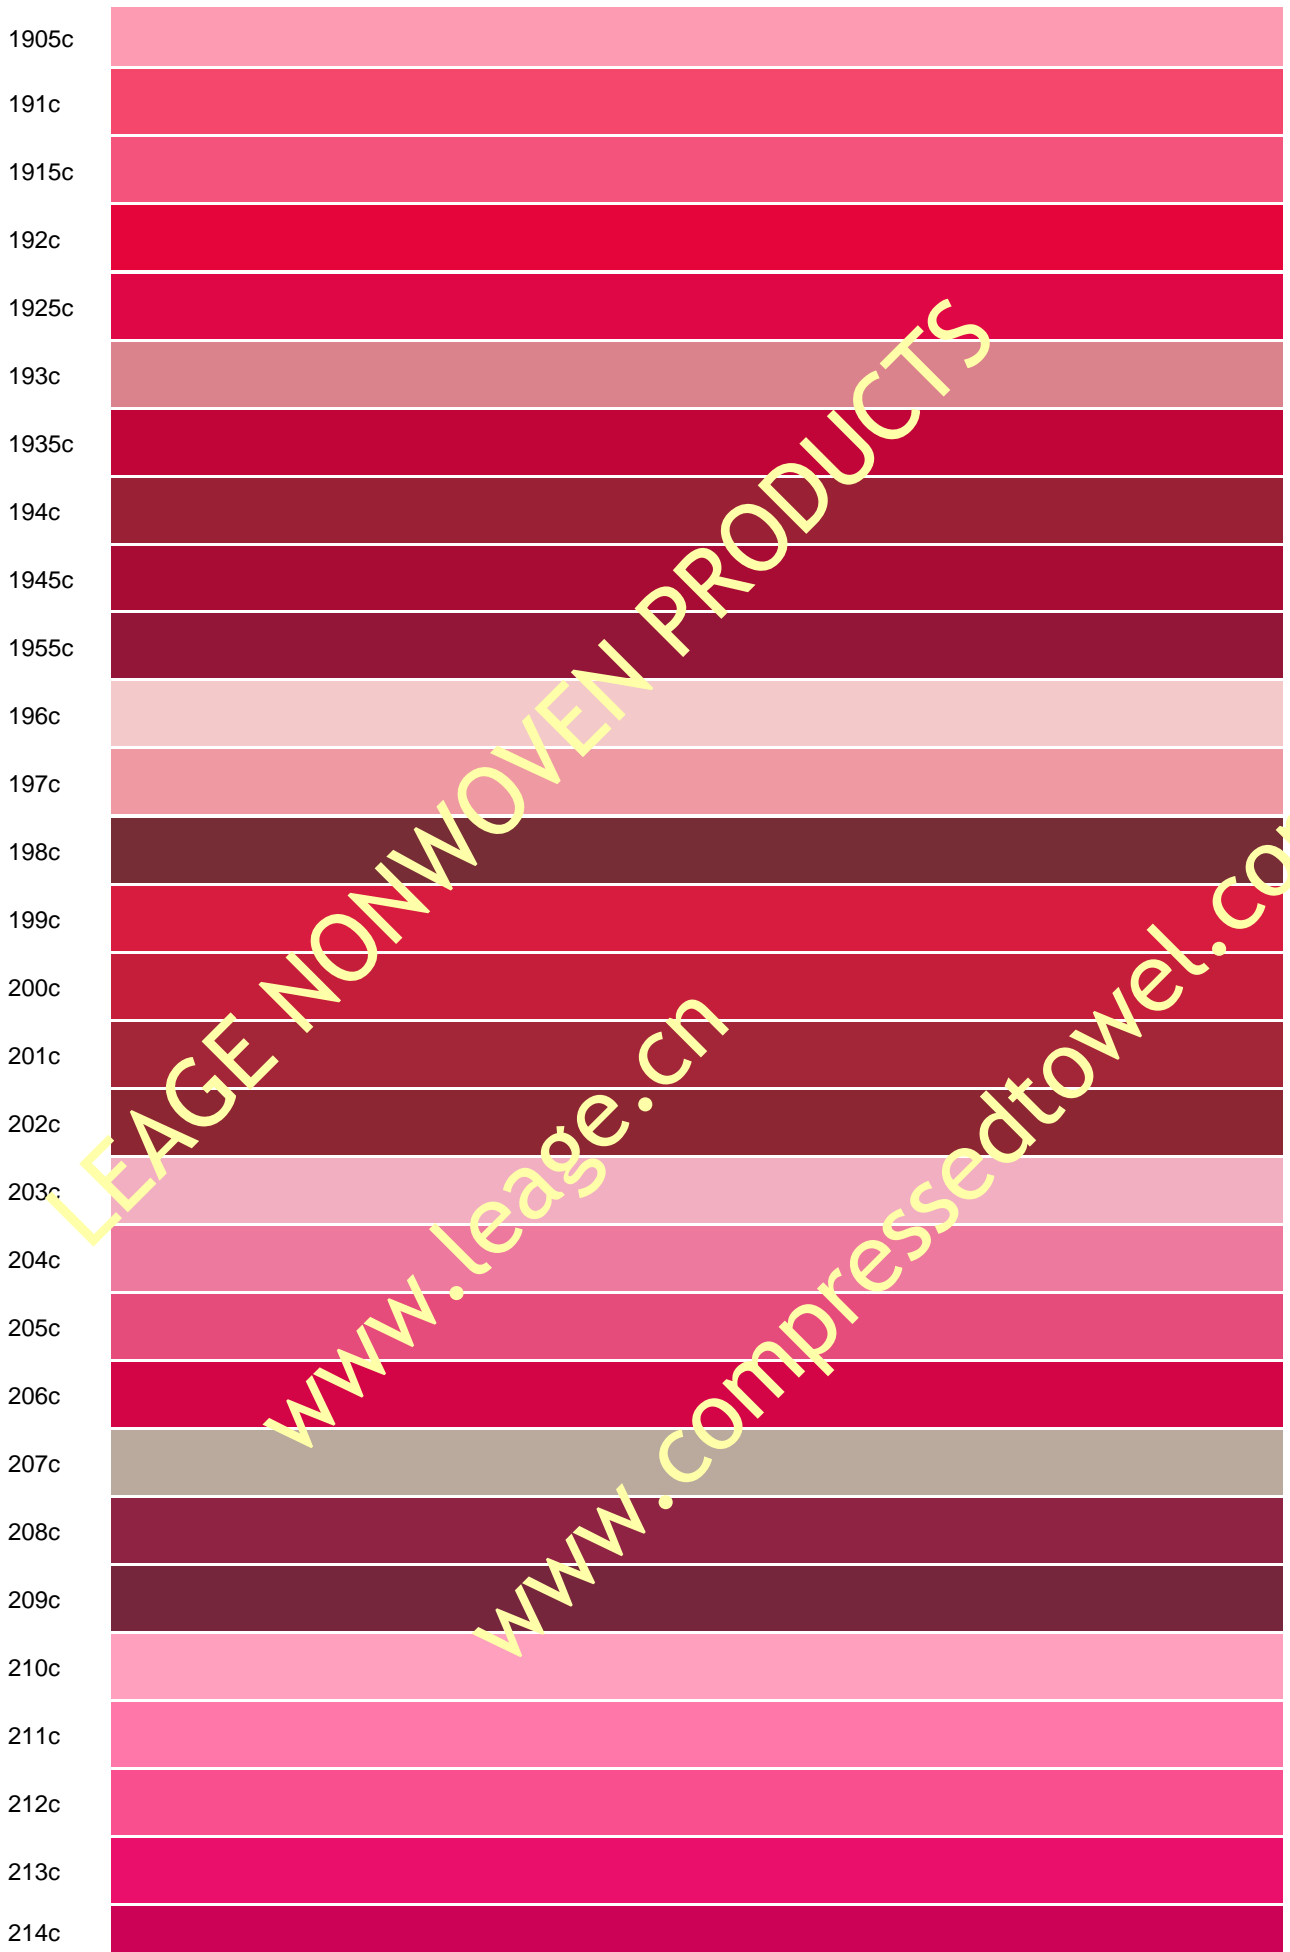

PMS Color Matching Disclaimer: The Pantone Matching System (PMS) is a system shared world wide by the graphic arts industry. You may view this screen to help specify a certain PMS number to use with your job, however you should note that every computer monitor varies slightly in color. To insure an accurate PMS match, you should consult a graphic artist in your area to view an actual PMS color swatch book.

PMS Swatch [Pantone color table](#)

PMS	Swatch
100c	
101c	
102c	
103c	
104c	
105c	
106c	
107c	
108c	
109c	
110c	
111c	
112c	
113c	
114c	
115c	
116c	
117c	
118c	
119c	
120c	
1205c	
121c	
1215c	

122c	
1225c	
123c	
1235c	
124c	
1245c	
125c	
1255c	
126c	
1265c	
127c	
128c	
129c	
130c	
131c	
132c	
133c	
134c	
1345c	
135c	
1355c	
136c	
1365c	
137c	
1375c	
138c	
1385c	
139c	
1395c	

176c	
1765c	
1767c	
177c	
1775c	
1777c	
178c	
1785c	
1787c	
1788c	
179c	
1795c	
1797c	
180c	
1805c	
1807c	
181c	
1810c	
1817c	
182c	
183c	
184c	
185c	
186c	
187c	
188c	
189c	
1895c	
190c	

215c
216c
217c
218c
219c
220c
221c
222c
223c
224c
225c
226c
227c
228c
229c
230c
231c
232c
233c
234c
235c
236c
2365c
237c
2375c
238c
2385c
239c

2395c
240c
2405c
241c
2415c
242c
2425c
243c
244c
245c
246c
247c
248c
249c
250c
251c
252c
253c
254c
255c
256c
2562c
2563c
2567c
257c
2572c
2573c
2577c
258c

2582c
2583c
2587c
259c
2592c
2593c
2597c
260c
2602c
2603c
2607c
261c
2612c
2613c
2617c
262c
2622c
2623c
2627c
263c
2635c
264c
2645c
265c
2655c
266c
2665c
267c