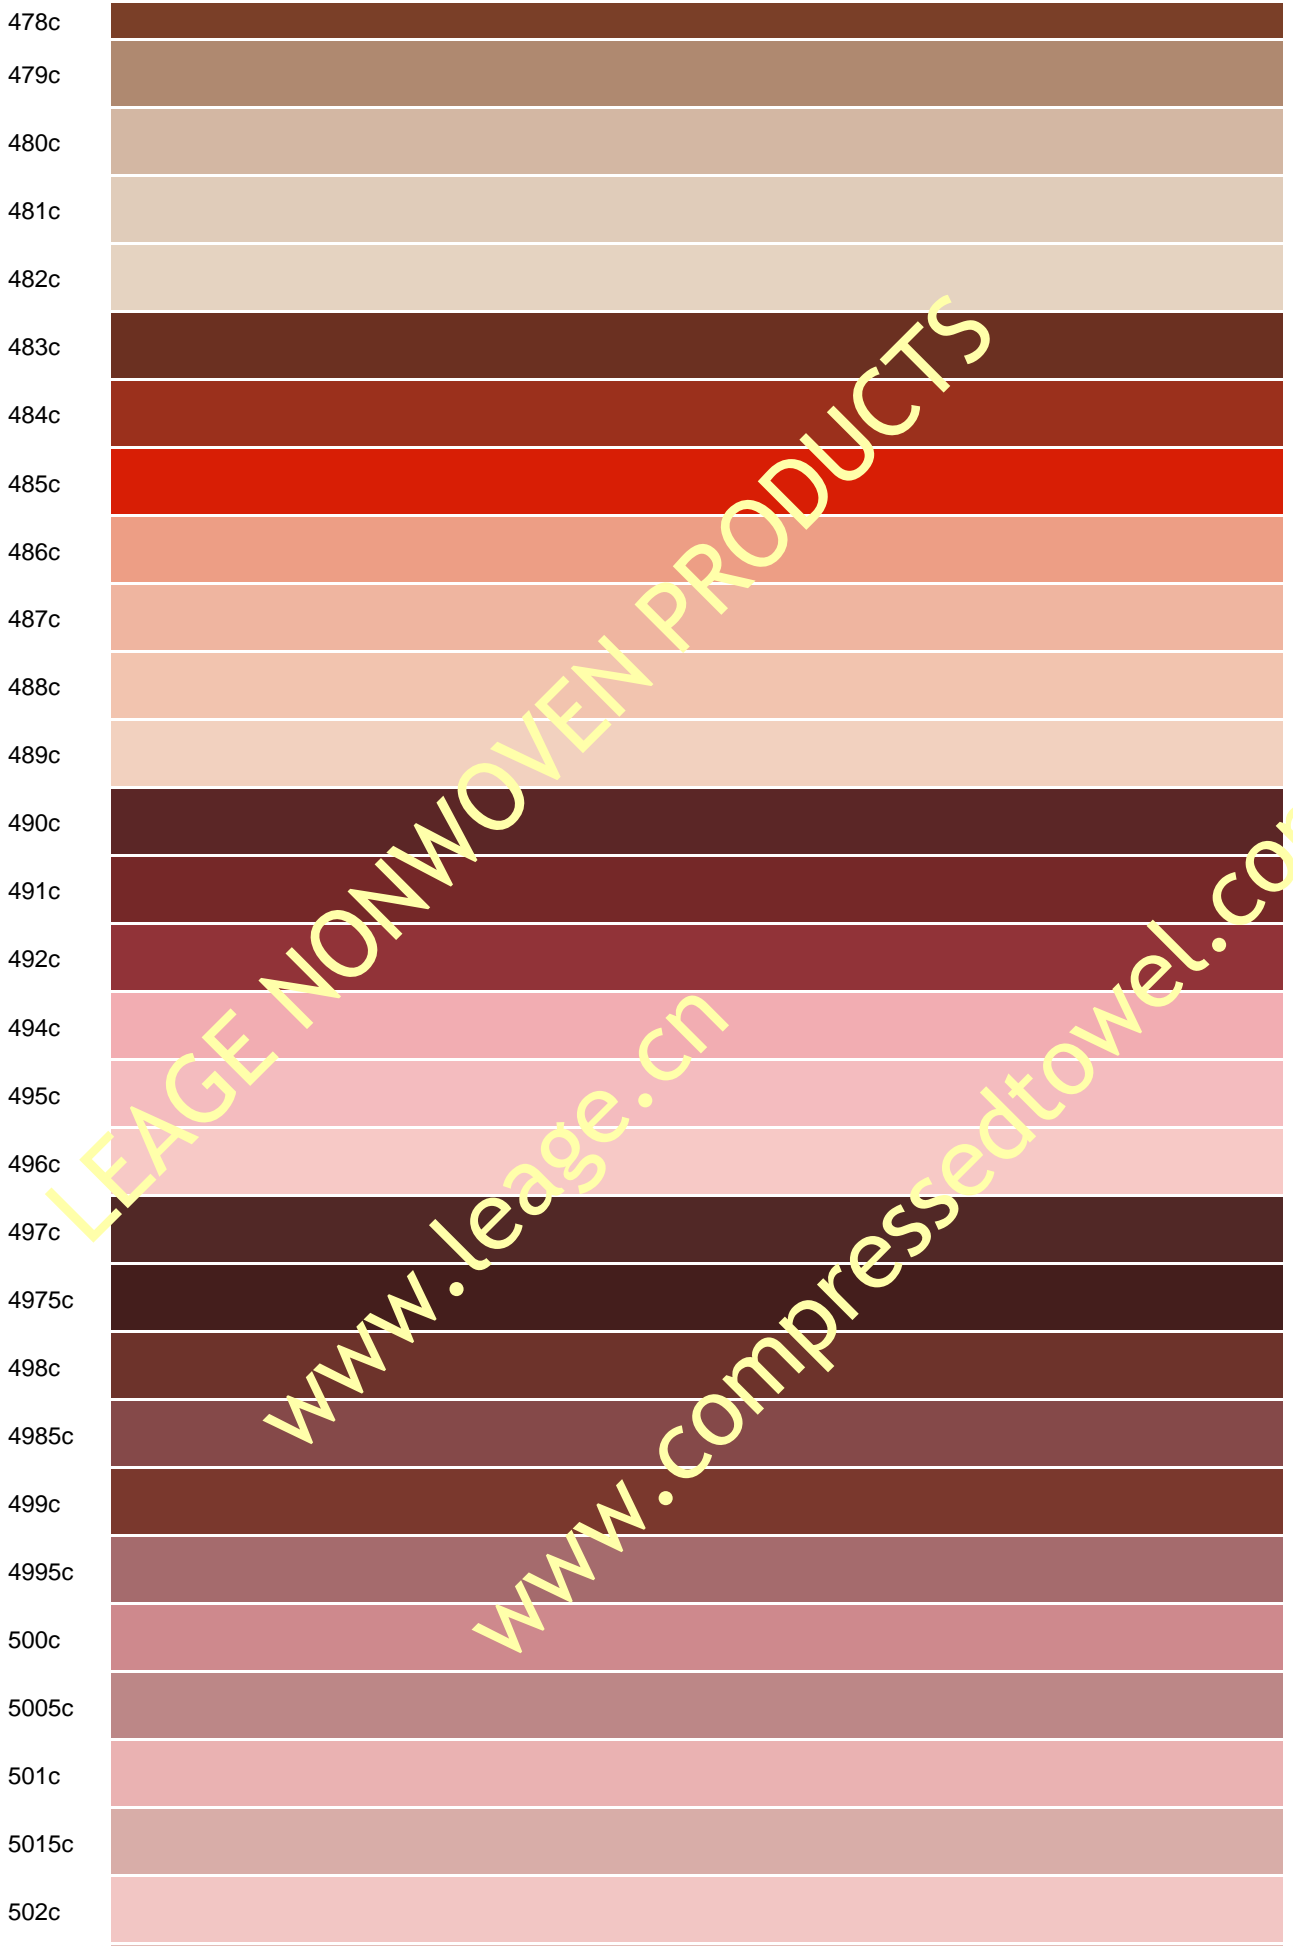

PMS Color Matching Disclaimer: The Pantone Matching System (PMS) is a system shared world wide by the graphic arts industry. You may view this screen to help specify a certain PMS number to use with your job, however you should note that every computer monitor varies slightly in color. To insure an accurate PMS match, you should consult a graphic artist in your area to view an actual PMS color swatch book.

PMS Swatch [Pantone color table](#)

PMS	Swatch
100c	
101c	
102c	
103c	
104c	
105c	
106c	
107c	
108c	
109c	
110c	
111c	
112c	
113c	
114c	
115c	
116c	
117c	
118c	
119c	
120c	
1205c	
121c	
1215c	

122c	
1225c	
123c	
1235c	
124c	
1245c	
125c	
1255c	
126c	
1265c	
127c	
128c	
129c	
130c	
131c	
132c	
133c	
134c	
1345c	
135c	
1355c	
136c	
1365c	
137c	
1375c	
138c	
1385c	
139c	
1395c	

2395c
240c
2405c
241c
2415c
242c
2425c
243c
244c
245c
246c
247c
248c
249c
250c
251c
252c
253c
254c
255c
256c
2562c
2563c
2567c
257c
2572c
2573c
2577c
258c

2582c
2583c
2587c
259c
2592c
2593c
2597c
260c
2602c
2603c
2607c
261c
2612c
2613c
2617c
262c
2622c
2623c
2627c
263c
2635c
264c
2645c
265c
2655c
266c
2665c
267c

268c	
2685c	
269c	
2695c	
270c	
2705c	
2706c	
2707c	
2708c	
271c	
2715c	
2716c	
2717c	
2718c	
272c	
2725c	
2726c	
2727c	
2728c	
273c	
2735c	
2736c	
2738c	
274c	
2745c	
2746c	
2747c	
2748c	
275c	

413c	
414c	
415c	
416c	
417c	
418c	
419c	
420c	
421c	
422c	
423c	
424c	
425c	
426c	
427c	
428c	
429c	
430c	
431c	
432c	
433c	
434c	
435c	
436c	
437c	
438c	
439c	
440c	
441c	