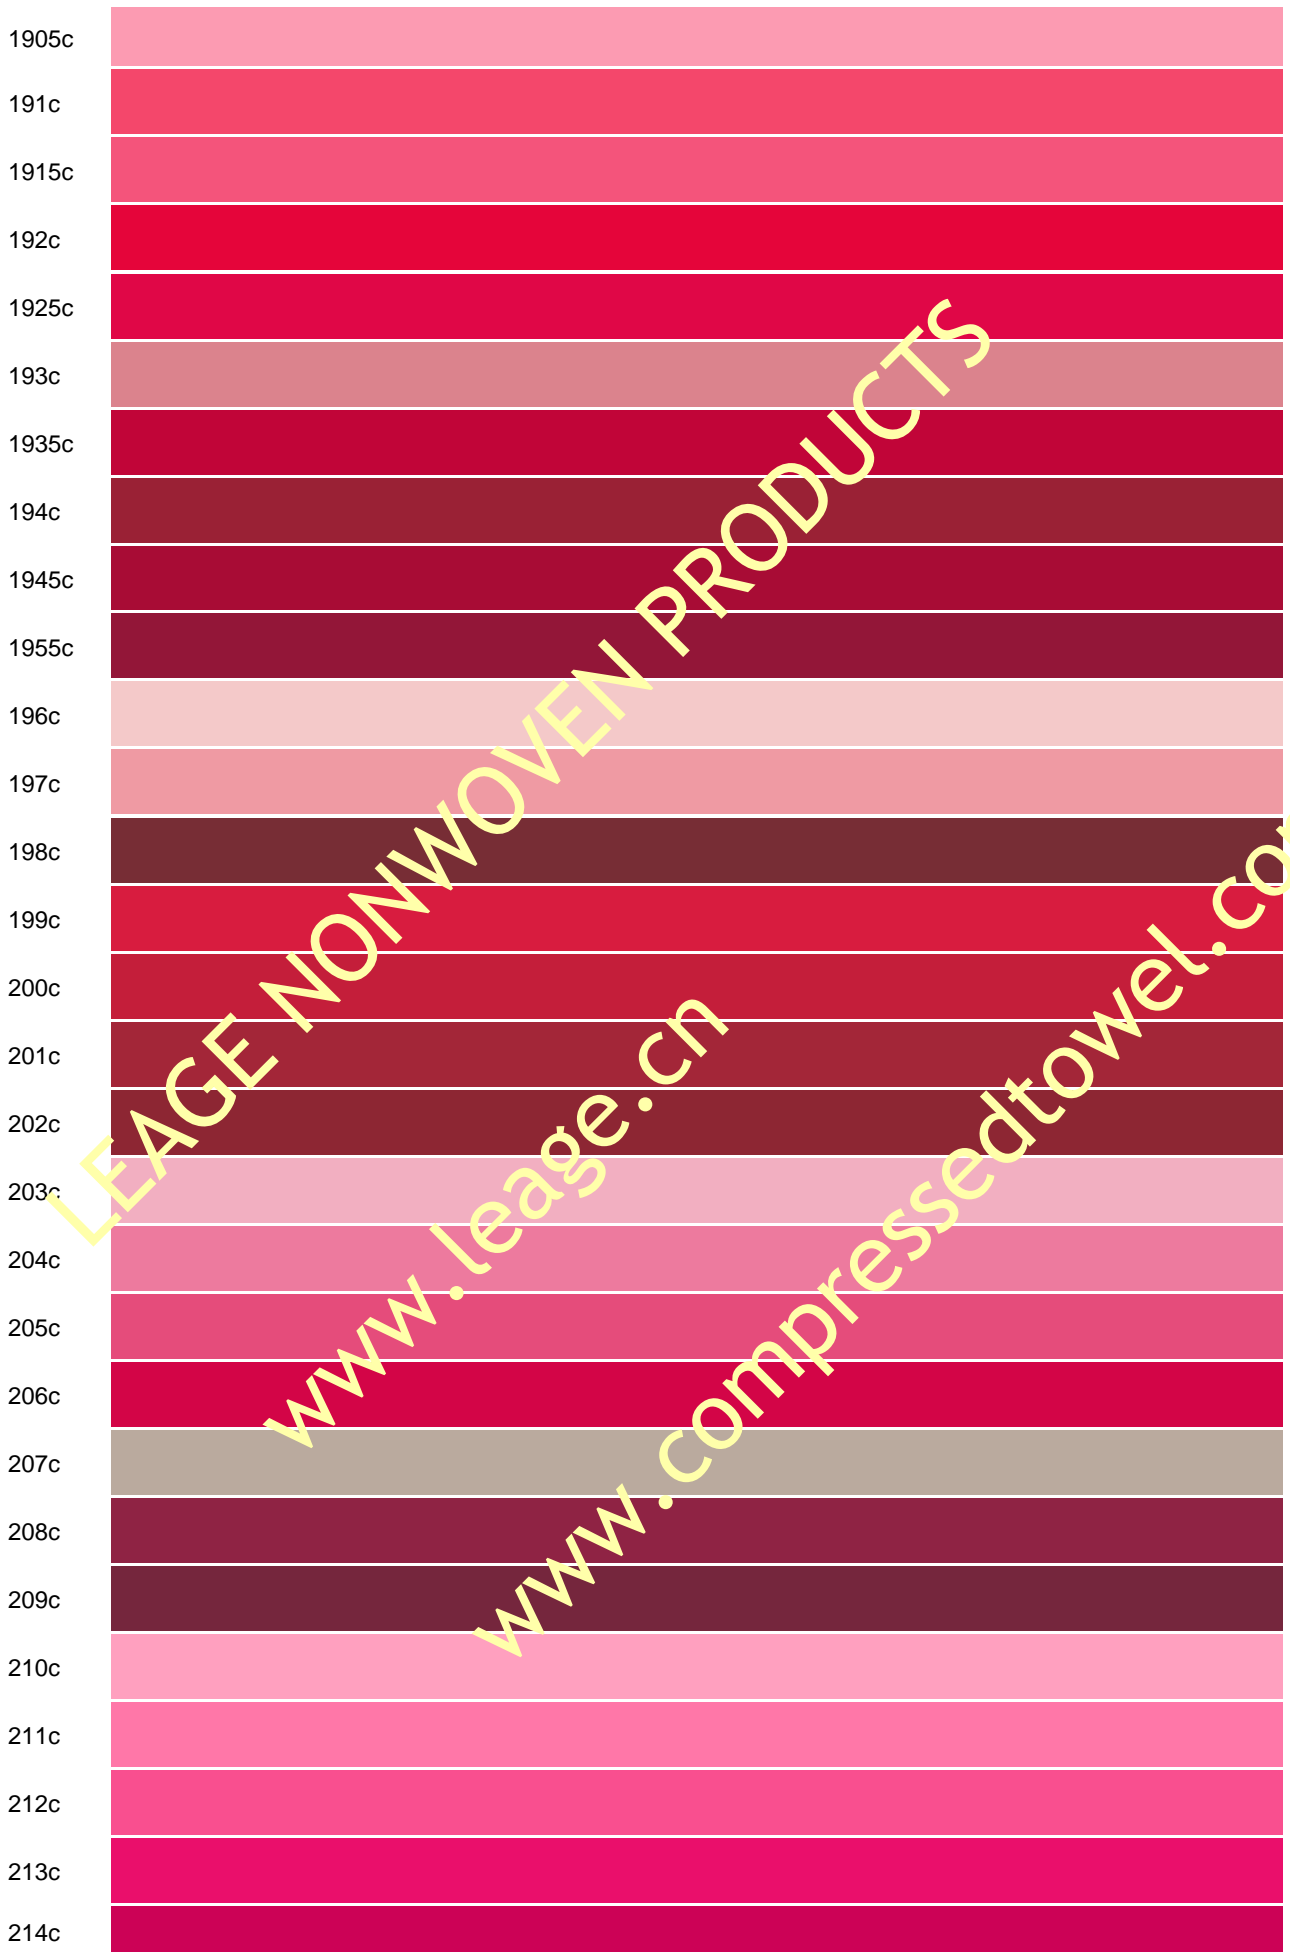

PMS Swatch [Pantone color table](#)

PMS	Swatch
100c	
101c	
102c	
103c	
104c	
105c	
106c	
107c	
108c	
109c	
110c	
111c	
112c	
113c	
114c	
115c	
116c	
117c	
118c	
119c	
120c	
1205c	
121c	
1215c	

122c	
1225c	
123c	
1235c	
124c	
1245c	
125c	
1255c	
126c	
1265c	
127c	
128c	
129c	
130c	
131c	
132c	
133c	
134c	
1345c	
135c	
1355c	
136c	
1365c	
137c	
1375c	
138c	
1385c	
139c	
1395c	

176c	
1765c	
1767c	
177c	
1775c	
1777c	
178c	
1785c	
1787c	
1788c	
179c	
1795c	
1797c	
180c	
1805c	
1807c	
181c	
1810c	
1817c	
182c	
183c	
184c	
185c	
186c	
187c	
188c	
189c	
1895c	
190c	

215c
216c
217c
218c
219c
220c
221c
222c
223c
224c
225c
226c
227c
228c
229c
230c
231c
232c
233c
234c
235c
236c
2365c
237c
2375c
238c
2385c
239c

2395c
240c
2405c
241c
2415c
242c
2425c
243c
244c
245c
246c
247c
248c
249c
250c
251c
252c
253c
254c
255c
256c
2562c
2563c
2567c
257c
2572c
2573c
2577c
258c

2582c
2583c
2587c
259c
2592c
2593c
2597c
260c
2602c
2603c
2607c
261c
2612c
2613c
2617c
262c
2622c
2623c
2627c
263c
2635c
264c
2645c
265c
2655c
266c
2665c
267c

268c	
2685c	
269c	
2695c	
270c	
2705c	
2706c	
2707c	
2708c	
271c	
2715c	
2716c	
2717c	
2718c	
272c	
2725c	
2726c	
2727c	
2728c	
273c	
2735c	
2736c	
2738c	
274c	
2745c	
2746c	
2747c	
2748c	
275c	

413c	[Color Swatch]
414c	[Color Swatch]
415c	[Color Swatch]
416c	[Color Swatch]
417c	[Color Swatch]
418c	[Color Swatch]
419c	[Color Swatch]
420c	[Color Swatch]
421c	[Color Swatch]
422c	[Color Swatch]
423c	[Color Swatch]
424c	[Color Swatch]
425c	[Color Swatch]
426c	[Color Swatch]
427c	[Color Swatch]
428c	[Color Swatch]
429c	[Color Swatch]
430c	[Color Swatch]
431c	[Color Swatch]
432c	[Color Swatch]
433c	[Color Swatch]
434c	[Color Swatch]
435c	[Color Swatch]
436c	[Color Swatch]
437c	[Color Swatch]
438c	[Color Swatch]
439c	[Color Swatch]
440c	[Color Swatch]
441c	[Color Swatch]