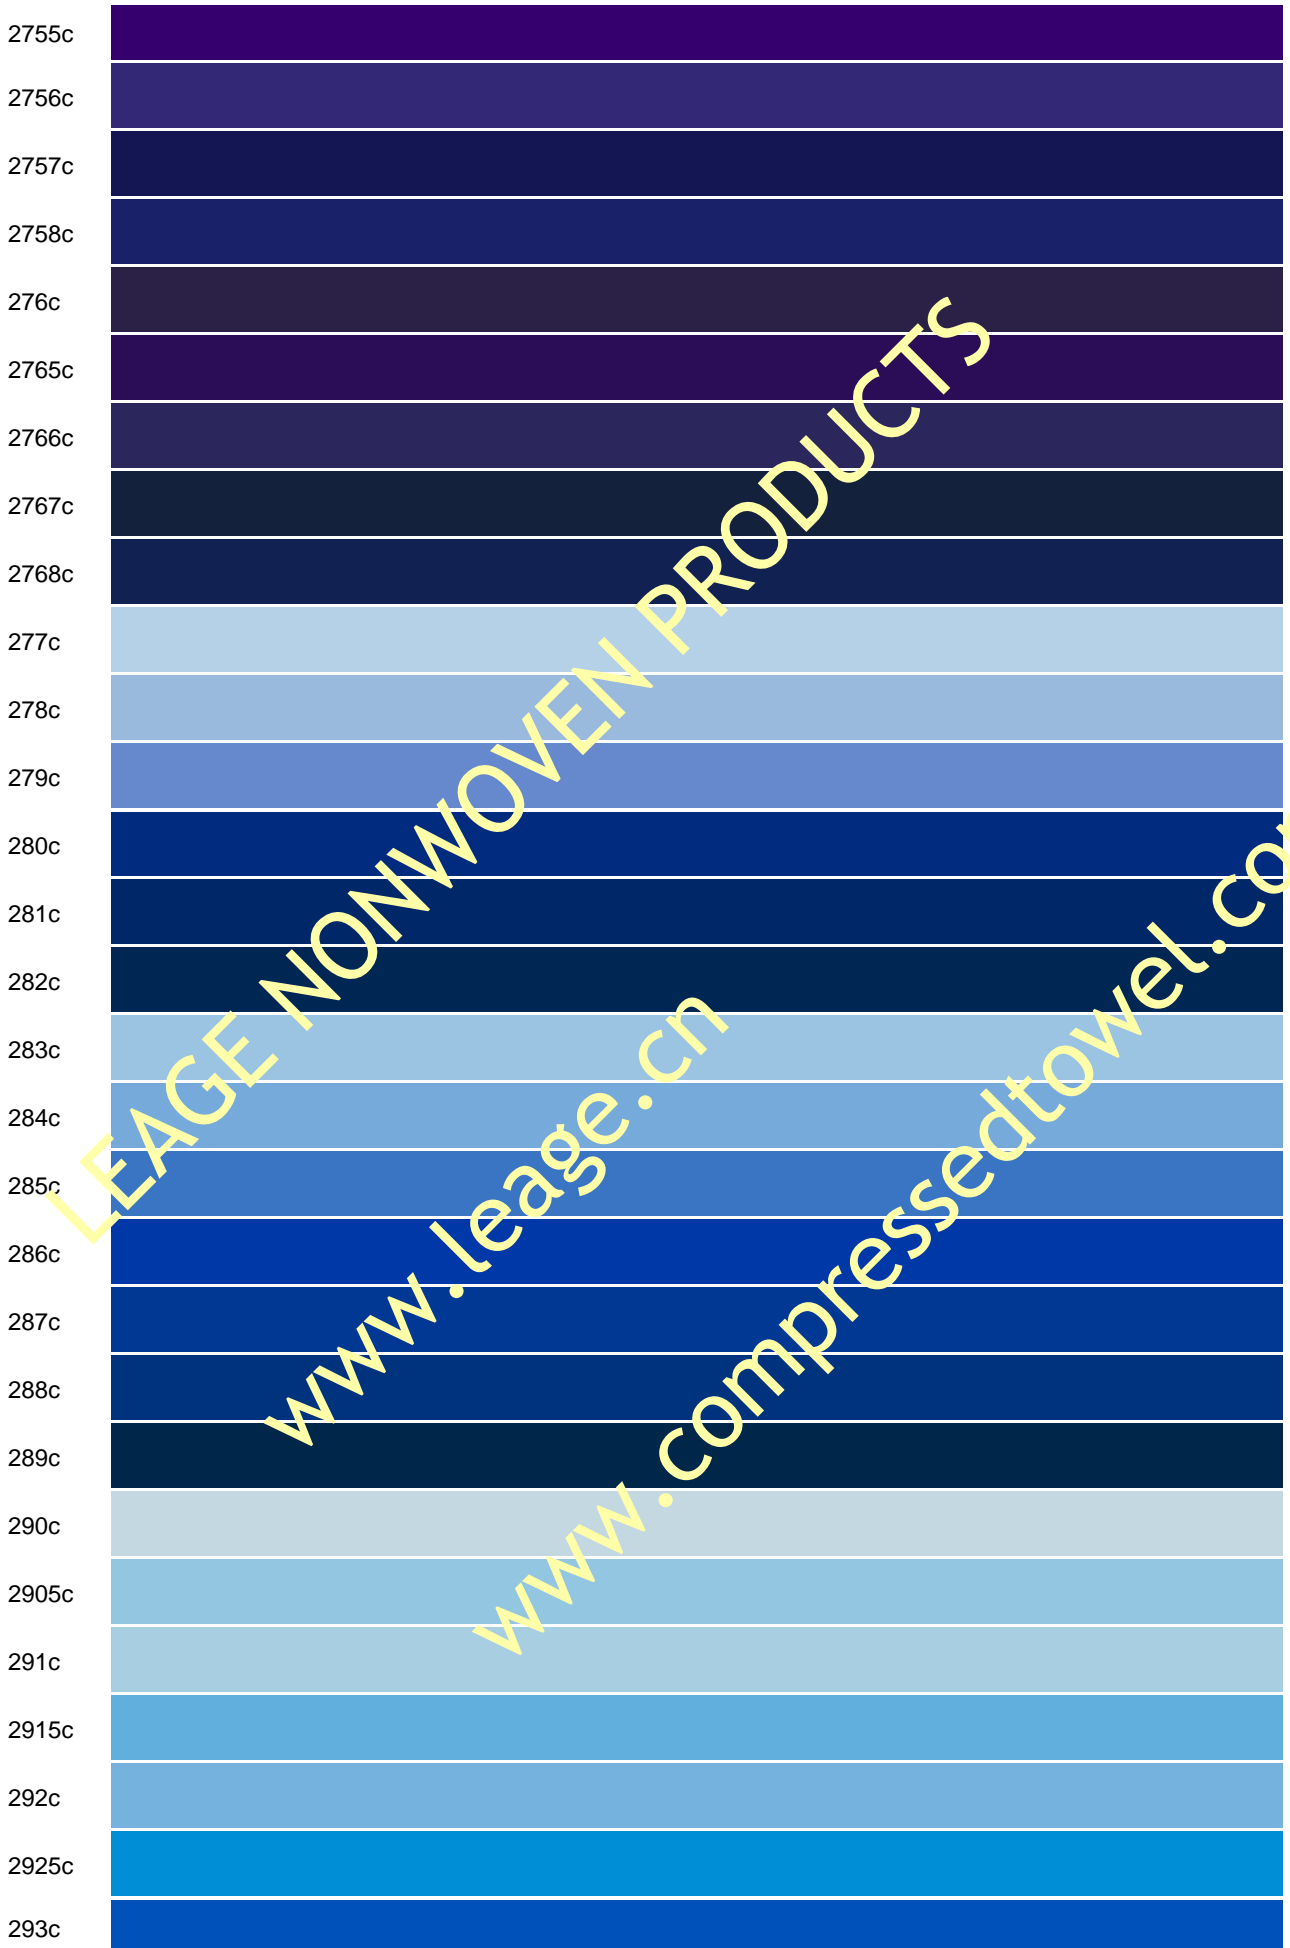

PMS Swatch [Pantone color table](#)

PMS	Swatch
100c	
101c	
102c	
103c	
104c	
105c	
106c	
107c	
108c	
109c	
110c	
111c	
112c	
113c	
114c	
115c	
116c	
117c	
118c	
119c	
120c	
1205c	
121c	
1215c	

122c	
1225c	
123c	
1235c	
124c	
1245c	
125c	
1255c	
126c	
1265c	
127c	
128c	
129c	
130c	
131c	
132c	
133c	
134c	
1345c	
135c	
1355c	
136c	
1365c	
137c	
1375c	
138c	
1385c	
139c	
1395c	

176c	
1765c	
1767c	
177c	
1775c	
1777c	
178c	
1785c	
1787c	
1788c	
179c	
1795c	
1797c	
180c	
1805c	
1807c	
181c	
1810c	
1817c	
182c	
183c	
184c	
185c	
186c	
187c	
188c	
189c	
1895c	
190c	

215c
216c
217c
218c
219c
220c
221c
222c
223c
224c
225c
226c
227c
228c
229c
230c
231c
232c
233c
234c
235c
236c
2365c
237c
2375c
238c
2385c
239c

2395c
240c
2405c
241c
2415c
242c
2425c
243c
244c
245c
246c
247c
248c
249c
250c
251c
252c
253c
254c
255c
256c
2562c
2563c
2567c
257c
2572c
2573c
2577c
258c

2582c
2583c
2587c
259c
2592c
2593c
2597c
260c
2602c
2603c
2607c
261c
2612c
2613c
2617c
262c
2622c
2623c
2627c
263c
2635c
264c
2645c
265c
2655c
266c
2665c
267c

268c	
2685c	
269c	
2695c	
270c	
2705c	
2706c	
2707c	
2708c	
271c	
2715c	
2716c	
2717c	
2718c	
272c	
2725c	
2726c	
2727c	
2728c	
273c	
2735c	
2736c	
2738c	
274c	
2745c	
2746c	
2747c	
2748c	
275c	

413c	[Color Swatch]
414c	[Color Swatch]
415c	[Color Swatch]
416c	[Color Swatch]
417c	[Color Swatch]
418c	[Color Swatch]
419c	[Color Swatch]
420c	[Color Swatch]
421c	[Color Swatch]
422c	[Color Swatch]
423c	[Color Swatch]
424c	[Color Swatch]
425c	[Color Swatch]
426c	[Color Swatch]
427c	[Color Swatch]
428c	[Color Swatch]
429c	[Color Swatch]
430c	[Color Swatch]
431c	[Color Swatch]
432c	[Color Swatch]
433c	[Color Swatch]
434c	[Color Swatch]
435c	[Color Swatch]
436c	[Color Swatch]
437c	[Color Swatch]
438c	[Color Swatch]
439c	[Color Swatch]
440c	[Color Swatch]
441c	[Color Swatch]