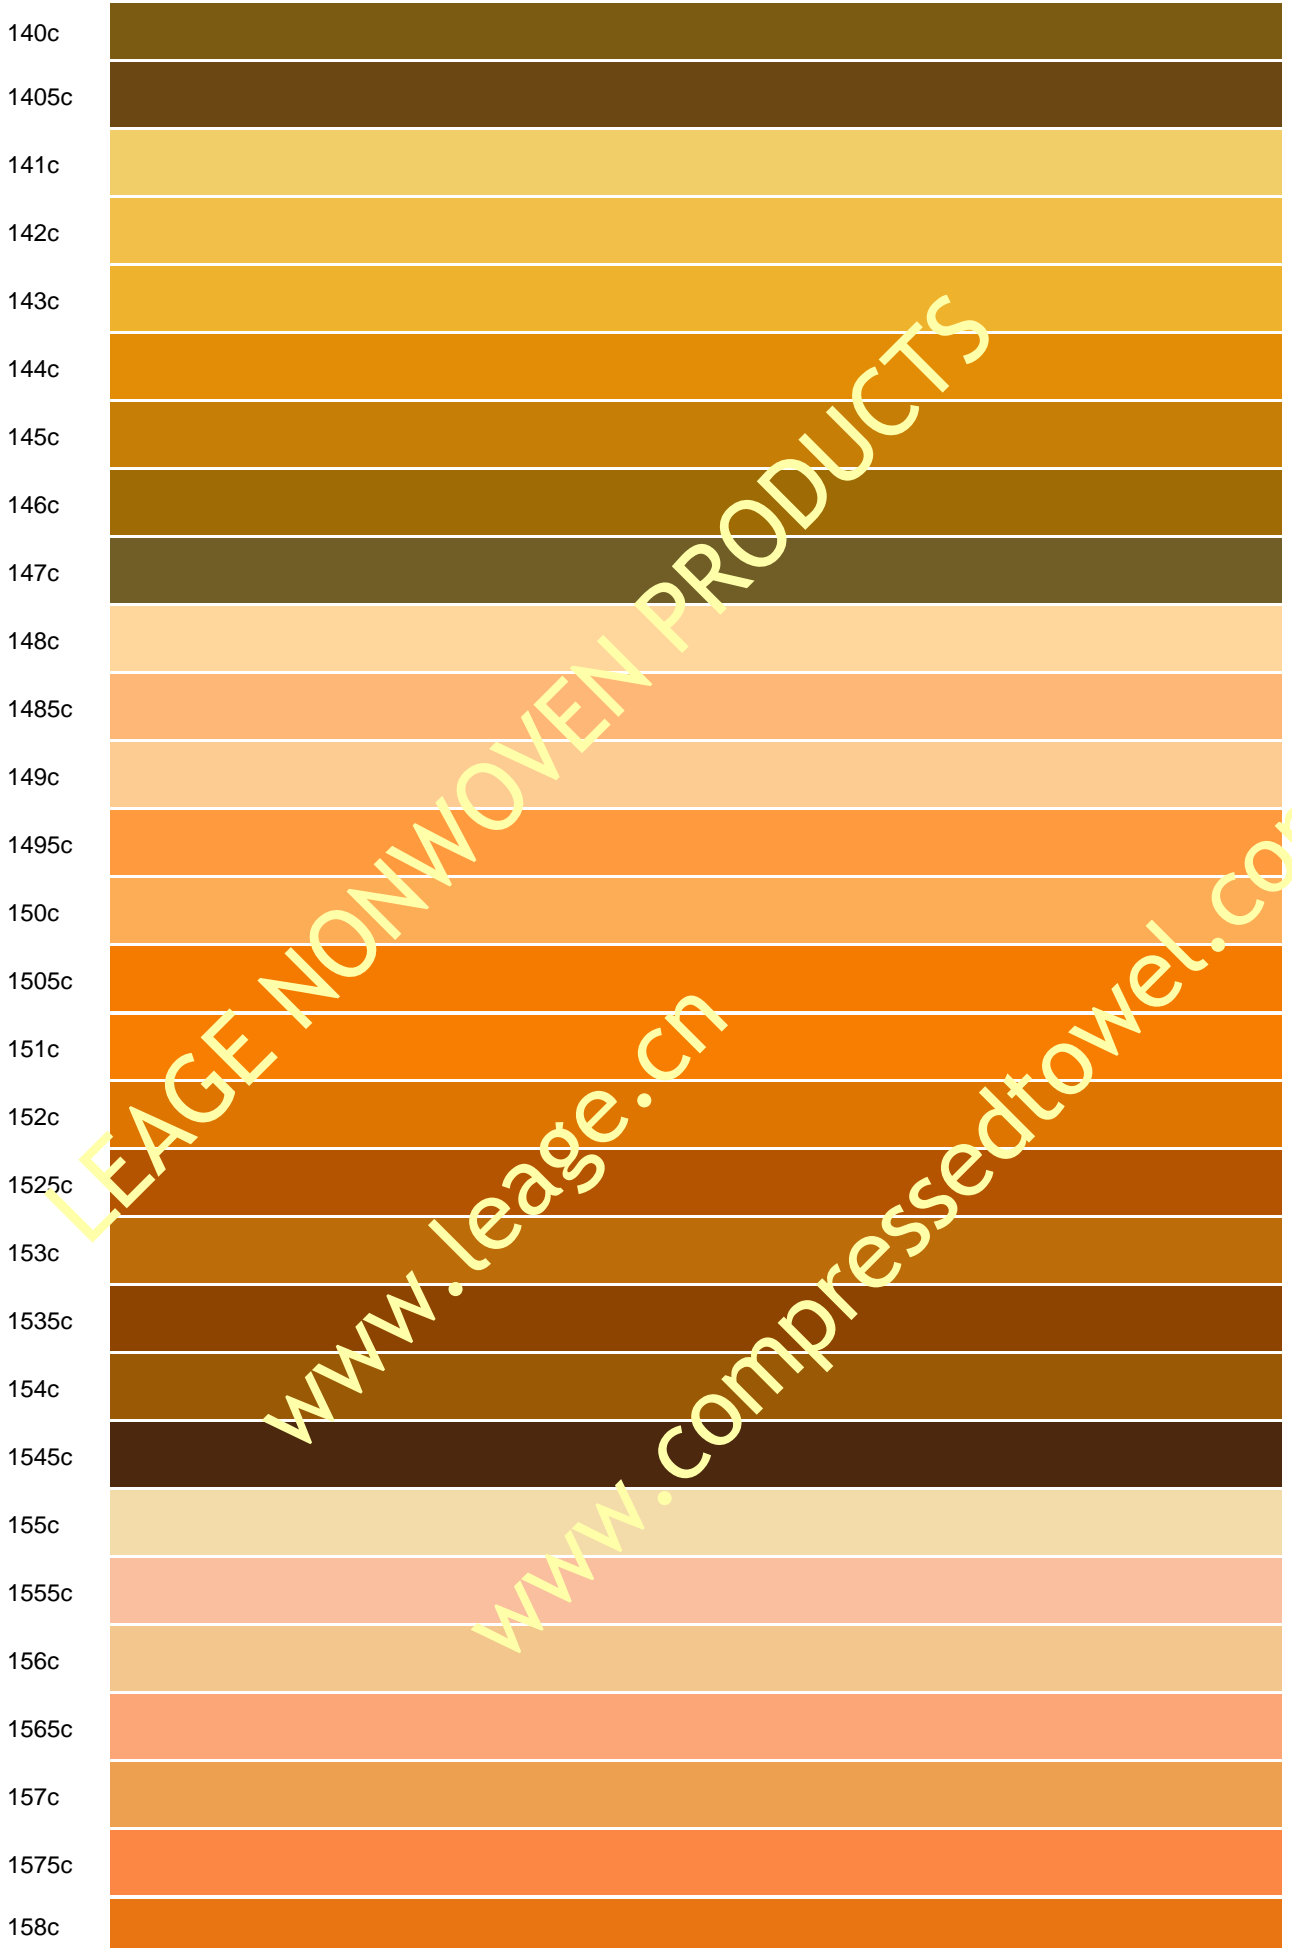

PMS Color Matching Disclaimer: The Pantone Matching System (PMS) is a system shared world wide by the graphic arts industry. You may view this screen to help specify a certain PMS number to use with your job, however you should note that every computer monitor varies slightly in color. To insure an accurate PMS match, you should consult a graphic artist in your area to view an actual PMS color swatch book.

PMS Swatch [Pantone color table](#)

PMS	Swatch
100c	
101c	
102c	
103c	
104c	
105c	
106c	
107c	
108c	
109c	
110c	
111c	
112c	
113c	
114c	
115c	
116c	
117c	
118c	
119c	
120c	
1205c	
121c	
1215c	

122c	
1225c	
123c	
1235c	
124c	
1245c	
125c	
1255c	
126c	
1265c	
127c	
128c	
129c	
130c	
131c	
132c	
133c	
134c	
1345c	
135c	
1355c	
136c	
1365c	
137c	
1375c	
138c	
1385c	
139c	
1395c	

176c	
1765c	
1767c	
177c	
1775c	
1777c	
178c	
1785c	
1787c	
1788c	
179c	
1795c	
1797c	
180c	
1805c	
1807c	
181c	
1810c	
1817c	
182c	
183c	
184c	
185c	
186c	
187c	
188c	
189c	
1895c	
190c	

215c
216c
217c
218c
219c
220c
221c
222c
223c
224c
225c
226c
227c
228c
229c
230c
231c
232c
233c
234c
235c
236c
2365c
237c
2375c
238c
2385c
239c

268c	
2685c	
269c	
2695c	
270c	
2705c	
2706c	
2707c	
2708c	
271c	
2715c	
2716c	
2717c	
2718c	
272c	
2725c	
2726c	
2727c	
2728c	
273c	
2735c	
2736c	
2738c	
274c	
2745c	
2746c	
2747c	
2748c	
275c	

413c	[Color Swatch]
414c	[Color Swatch]
415c	[Color Swatch]
416c	[Color Swatch]
417c	[Color Swatch]
418c	[Color Swatch]
419c	[Color Swatch]
420c	[Color Swatch]
421c	[Color Swatch]
422c	[Color Swatch]
423c	[Color Swatch]
424c	[Color Swatch]
425c	[Color Swatch]
426c	[Color Swatch]
427c	[Color Swatch]
428c	[Color Swatch]
429c	[Color Swatch]
430c	[Color Swatch]
431c	[Color Swatch]
432c	[Color Swatch]
433c	[Color Swatch]
434c	[Color Swatch]
435c	[Color Swatch]
436c	[Color Swatch]
437c	[Color Swatch]
438c	[Color Swatch]
439c	[Color Swatch]
440c	[Color Swatch]
441c	[Color Swatch]