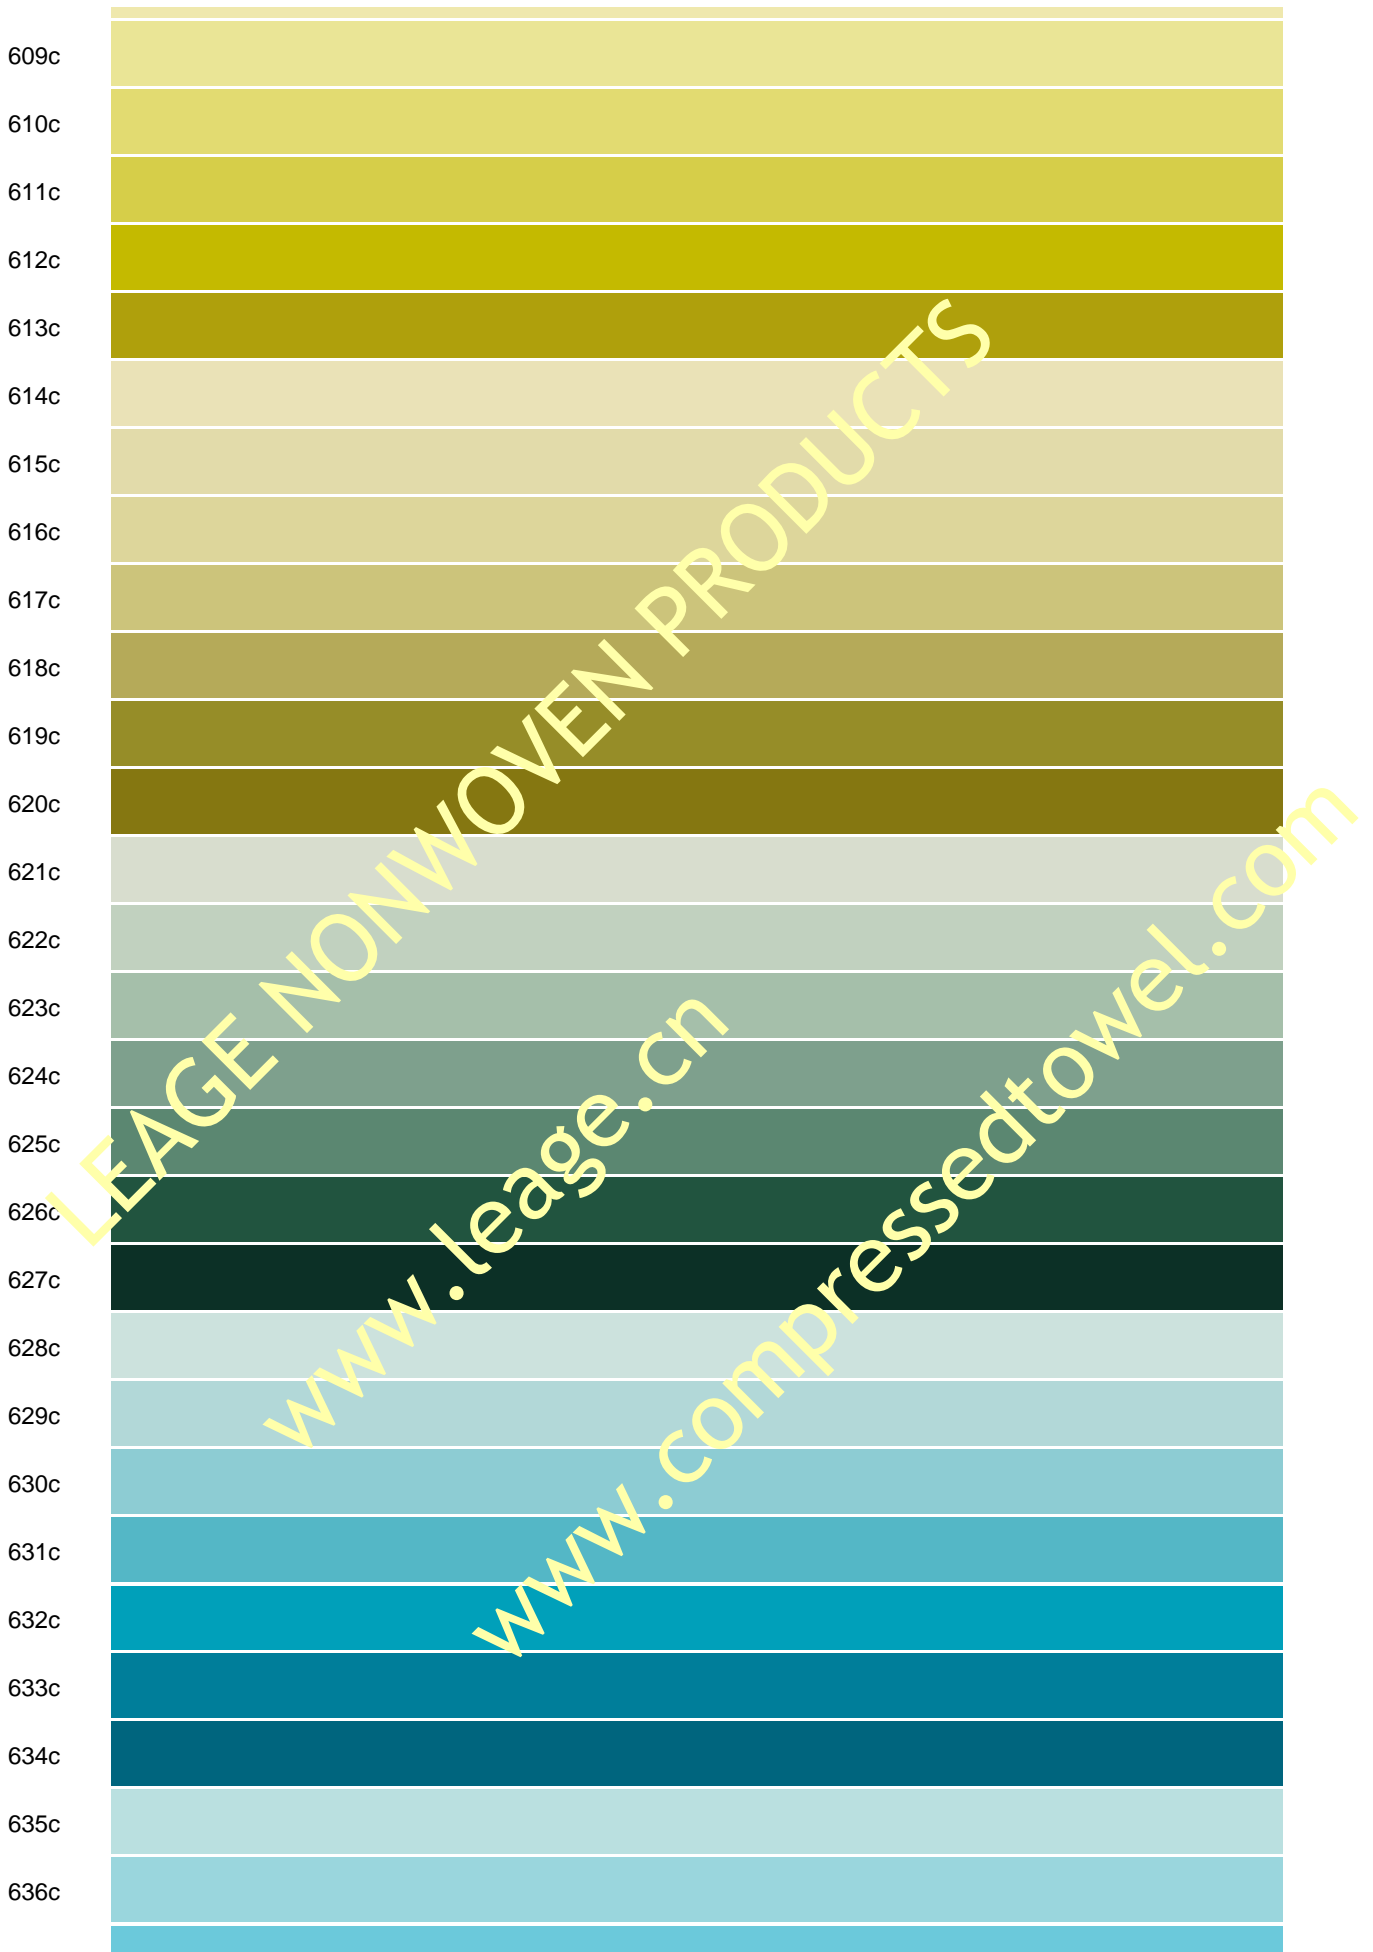

PMS Color Matching Disclaimer: The Pantone Matching System (PMS) is a system shared world wide by the graphic arts industry. You may view this screen to help specify a certain PMS number to use with your job, however you should note that every computer monitor varies slightly in color. To insure an accurate PMS match, you should consult a graphic artist in your area to view an actual PMS color swatch book.

2395c
240c
2405c
241c
2415c
242c
2425c
243c
244c
245c
246c
247c
248c
249c
250c
251c
252c
253c
254c
255c
256c
2562c
2563c
2567c
257c
2572c
2573c
2577c
258c

2582c
2583c
2587c
259c
2592c
2593c
2597c
260c
2602c
2603c
2607c
261c
2612c
2613c
2617c
262c
2622c
2623c
2627c
263c
2635c
264c
2645c
265c
2655c
266c
2665c
267c

268c	
2685c	
269c	
2695c	
270c	
2705c	
2706c	
2707c	
2708c	
271c	
2715c	
2716c	
2717c	
2718c	
272c	
2725c	
2726c	
2727c	
2728c	
273c	
2735c	
2736c	
2738c	
274c	
2745c	
2746c	
2747c	
2748c	
275c	

413c	[Color Swatch]
414c	[Color Swatch]
415c	[Color Swatch]
416c	[Color Swatch]
417c	[Color Swatch]
418c	[Color Swatch]
419c	[Color Swatch]
420c	[Color Swatch]
421c	[Color Swatch]
422c	[Color Swatch]
423c	[Color Swatch]
424c	[Color Swatch]
425c	[Color Swatch]
426c	[Color Swatch]
427c	[Color Swatch]
428c	[Color Swatch]
429c	[Color Swatch]
430c	[Color Swatch]
431c	[Color Swatch]
432c	[Color Swatch]
433c	[Color Swatch]
434c	[Color Swatch]
435c	[Color Swatch]
436c	[Color Swatch]
437c	[Color Swatch]
438c	[Color Swatch]
439c	[Color Swatch]
440c	[Color Swatch]
441c	[Color Swatch]

5025c
503c
5035c
504c
505c
506c
507c
508c
509c
510c
511c
5115c
512c
5125c
513c
5135c
514c
5145c
515c
5155c
516c
5165c
517c
5175c
518c
5185c
519c
5195c
520c

666c	
667c	
668c	
669c	
670c	
671c	
672c	
673c	
674c	
675c	
676c	
677c	
678c	
679c	
680c	
681c	
682c	
683c	
684c	
685c	
686c	
687c	
688c	
689c	
690c	
691c	
692c	
693c	
694c	